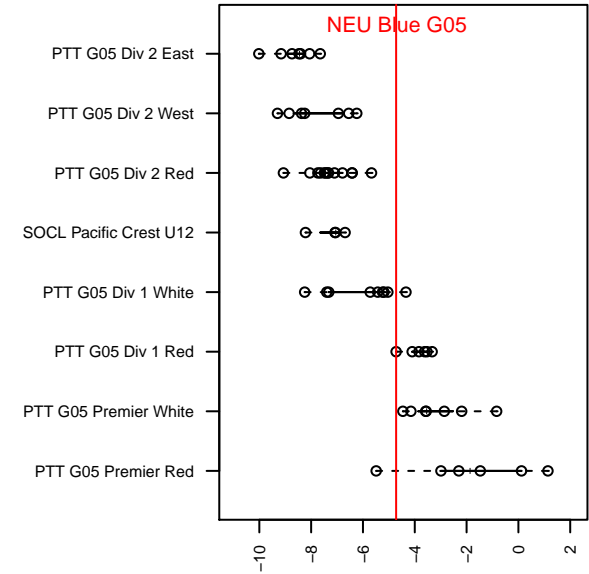

**attack and defense rating
relative to others at age
and all opponents in last 13 months**