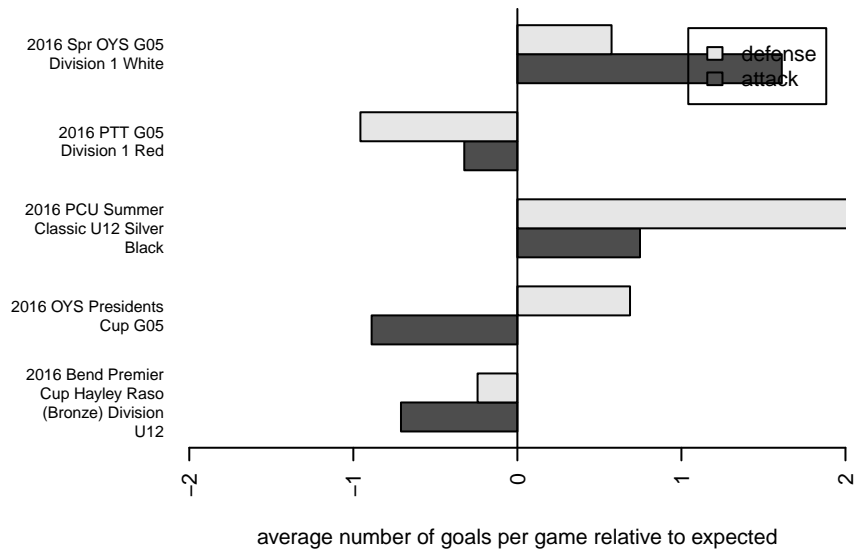

Performance relative to 13 month average